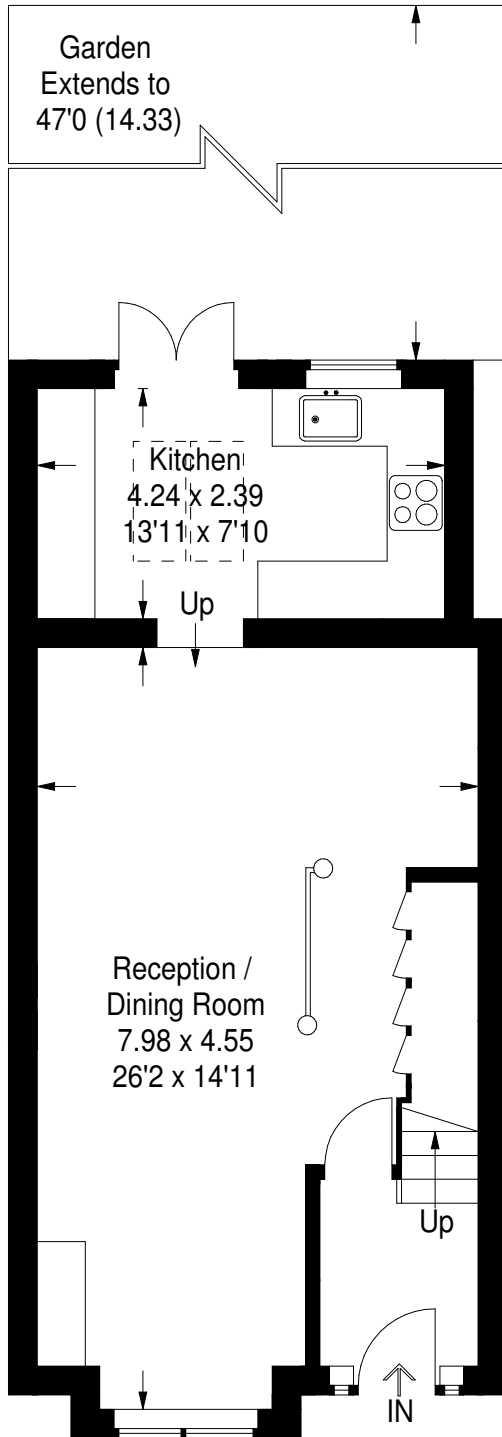

# 48 Lydden Grove

Approximate Gross Internal Area  
106 sq m / 1141 sq ft

**Ground Floor**

**Second Floor**

**First Floor**

Illustration for identification purposes only, measurements are approximate, not to scale.

FloorplansUsketch.com © 2016 (ID 227969)