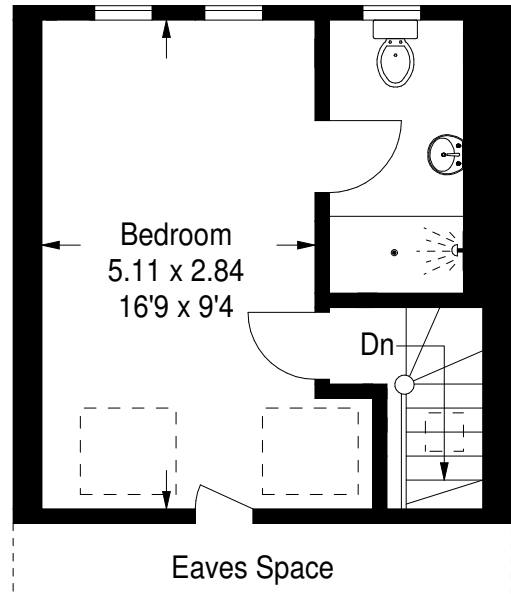

# 48 Lydden Grove

Approximate Gross Internal Area  
106 sq m / 1141 sq ft

**Ground Floor**

**Second Floor**

**First Floor**

Illustration for identification purposes only, measurements are approximate, not to scale.

FloorplansUsketch.com © 2016 (ID 227969)