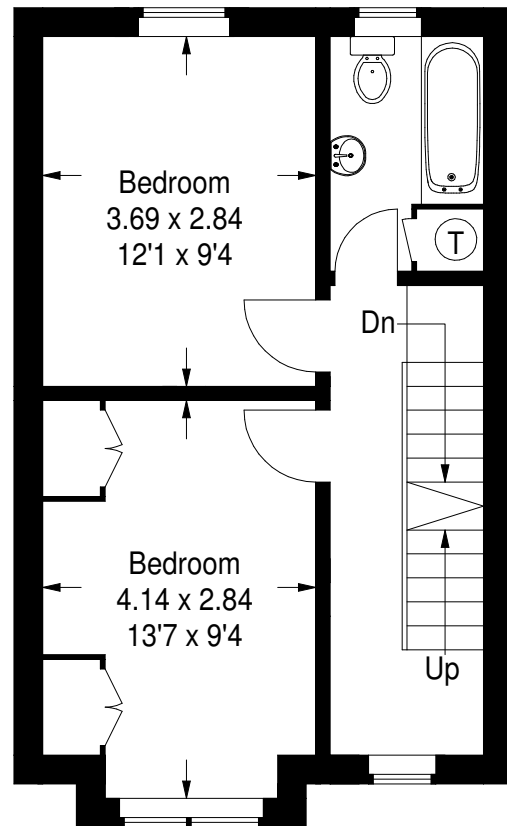

# 48 Lydden Grove

Approximate Gross Internal Area  
106 sq m / 1141 sq ft

**Ground Floor**

**Second Floor**

**First Floor**

Illustration for identification purposes only, measurements are approximate, not to scale.

FloorplansUsketch.com © 2016 (ID 227969)