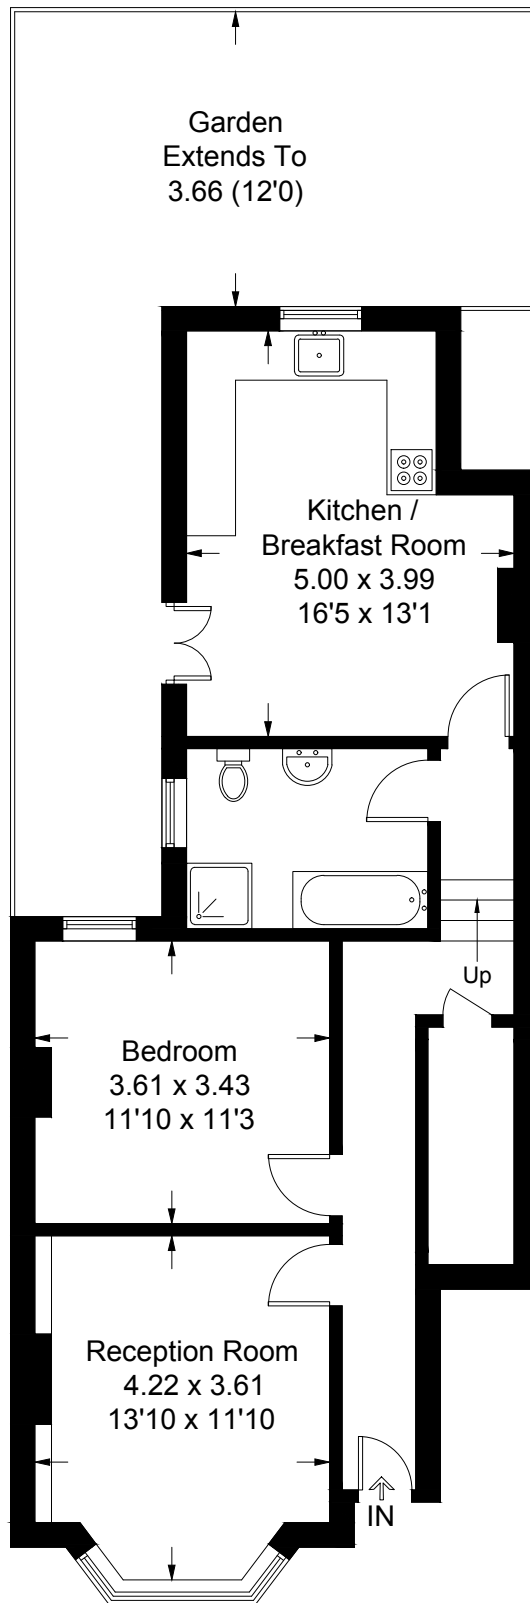

# Daphne Street

Approximate Gross Internal Area = 66.8 sq m / 719 sq ft

## Ground Floor

Illustration for identification purposes only, measurements are approximate, not to scale. FloorplansUsketch.com © 2018 (ID 438968)